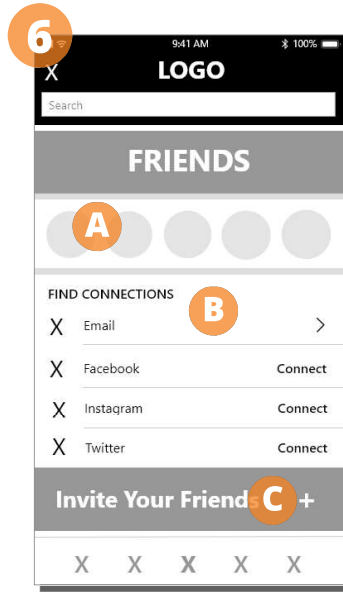

- A** Click to view cards from the latest set releases.
- B** Snap photos of cards and search by image.
- C** Organize cards into decks or view friends' decks.
- D** Buy, sell, or trade cards with other users or shops.
- E** "Tap That" browse cards by art to add to wishlist.
- F** View friends and connect with other users.
- G** View the latest Magic news stories from around the world.

- A** Username, Password, and Location settings.
- B** Opt in or out of push and email notifications.
- C** Manage connected social network accounts.
- D** App guide and Frequently Asked Questions.
- E** Feedback form for user feedback.
- F** Logout of *Gather*.

- A** Magic card images (click to zoom).
- B** **Events Page** - sorted by location or event type.
- C** **Location Map** - GPS enabled and sorted by buy or sell.
- D** **Cards Page** - (see 2.) return to app main page.
- E** **Profile Page** - view your user info, cards, wishlist, and friends.
- F** **Messaging** - send in-app messages to other users.

WIREFRAMES (CONT.)

5. LOCATION

- A** Search Bar - global in-app search function.
- B** GPS-enabled location map.
- C** Location pin for current location or search result.
- D** Toggle places to buy *Magic* cards.
- E** Toggle places to play *Magic: the Gathering*.