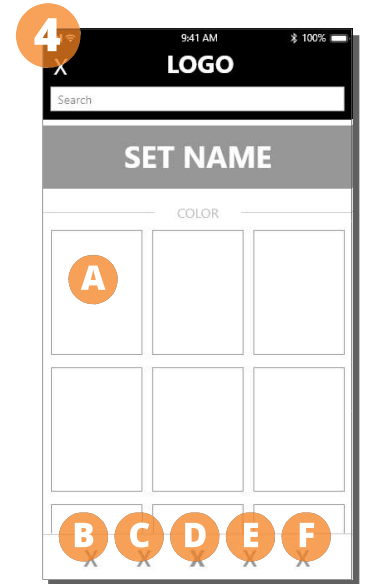

WIREFRAMES

1. LOGIN

2. CARDS

3. SETTINGS

4. BROWSE

- A** Username input for pre-existing users.
- B** Password input for pre-existing users.
- C** Option of easy log-in via Facebook connect.
- D** Button for new users to create an account.

- A** Click to view cards from the latest set releases.
- B** Snap photos of cards and search by image.
- C** Organize cards into decks or view friends' decks.
- D** Buy, sell, or trade cards with other users or shops.
- E** "Tap That" browse cards by art to add to wishlist.
- F** View friends and connect with other users.
- G** View the latest Magic news stories from around the world.

- A** Magic card images (click to zoom).
- B** **Events Page** - sorted by location or event type.
- C** **Location Map** - GPS enabled and sorted by buy or sell.
- D** **Cards Page** - (see 2.) return to app main page.
- E** **Profile Page** - view your user info, cards, wishlist, and friends.
- F** **Messaging** - send in-app messages to other users.

WIREFRAMES (CONT.)

5. LOCATION

- A** Search Bar - global in-app search function.
- B** GPS-enabled location map.
- C** Location pin for current location or search result.
- D** Toggle places to buy *Magic* cards.
- E** Toggle places to play *Magic: the Gathering*.