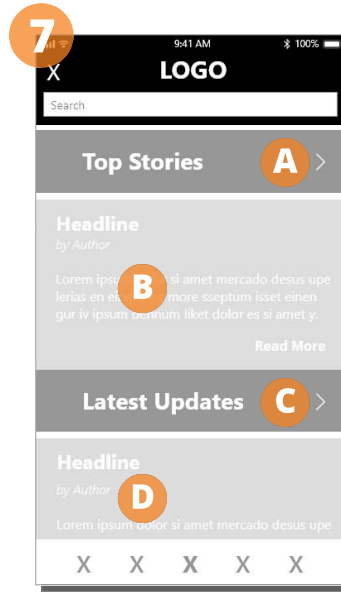

- A** Magic card images (click to zoom).
- B** **Events Page** - sorted by location or event type.
- C** **Location Map** - GPS enabled and sorted by buy or sell.
- D** **Cards Page** - (see 2.) return to app main page.
- E** **Profile Page** - view your user info, cards, wishlist, and friends.
- F** **Messaging** - send in-app messages to other users.

WIREFRAMES (CONT.)

5. LOCATION

- A** Search Bar - global in-app search function.
- B** GPS-enabled location map.
- C** Location pin for current location or search result.
- D** Toggle places to buy *Magic* cards.
- E** Toggle places to play *Magic: the Gathering*.

6. FRIENDS

- A** Horizontally scrollable images of friends list.
- B** Connect with social media to find more friends.
- C** Invite people you know to join *Gather*.

7. NEWS

- A** View global news stories in order of popularity.
- B** Quick preview of the most popular news story.
- C** View global news stories in chronological order.
- D** Quick preview of the most recent news story.

8. TAP THAT

- A** High-resolution MTG card artwork image.
- B** Swipe left to discard and view next image.
- C** Swipe right to add current card to wishlist.