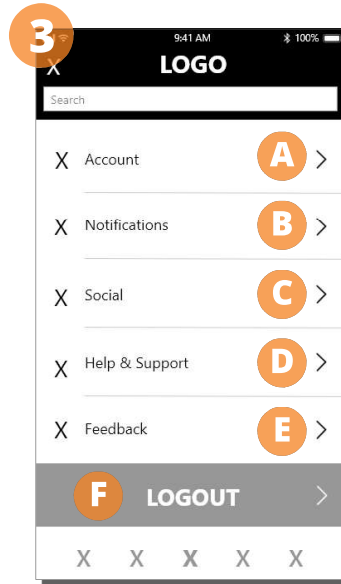

WIREFRAMES

1. LOGIN

2. CARDS

3. SETTINGS

4. BROWSE

- A** Username input for pre-existing users.
- B** Password input for pre-existing users.
- C** Option of easy log-in via Facebook connect.
- D** Button for new users to create an account.

- A** Click to view cards from the latest set releases.
- B** Snap photos of cards and search by image.
- C** Organize cards into decks or view friends' decks.
- D** Buy, sell, or trade cards with other users or shops.
- E** "Tap That" browse cards by art to add to wishlist.
- F** View friends and connect with other users.
- G** View the latest Magic news stories from around the world.

- A** Username, Password, and Location settings.
- B** Opt in or out of push and email notifications.
- C** Manage connected social network accounts.
- D** App guide and Frequently Asked Questions.
- E** Feedback form for user feedback.
- F** Logout of *Gather*.

- A** Magic card images (click to zoom).
- B** **Events Page** - sorted by location or event type.
- C** **Location Map** - GPS enabled and sorted by buy or sell.
- D** **Cards Page** - (see 2.) return to app main page.
- E** **Profile Page** - view your user info, cards, wishlist, and friends.
- F** **Messaging** - send in-app messages to other users.