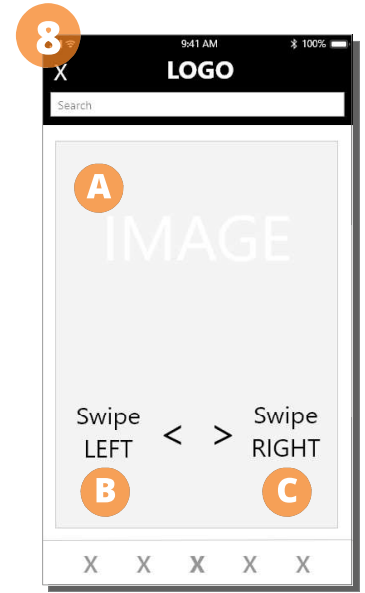

- A** Magic card images (click to zoom).
- B** **Events Page** - sorted by location or event type.
- C** **Location Map** - GPS enabled and sorted by buy or sell.
- D** **Cards Page** - (see 2.) return to app main page.
- E** **Profile Page** - view your user info, cards, wishlist, and friends.
- F** **Messaging** - send in-app messages to other users.

WIREFRAMES (CONT.)

5. LOCATION

- A** Search Bar - global in-app search function.
- B** GPS-enabled location map.
- C** Location pin for current location or search result.
- D** Toggle places to buy *Magic* cards.
- E** Toggle places to play *Magic: the Gathering*.

6. FRIENDS

- A** Horizontally scrollable images of friends list.
- B** Connect with social media to find more friends.
- C** Invite people you know to join *Gather*.

7. NEWS

- A** View global news stories in order of popularity.
- B** Quick preview of the most popular news story.
- C** View global news stories in chronological order.
- D** Quick preview of the most recent news story.

8. TAP THAT

- A** High-resolution MTG card artwork image.
- B** Swipe left to discard and view next image.
- C** Swipe right to add current card to wishlist.