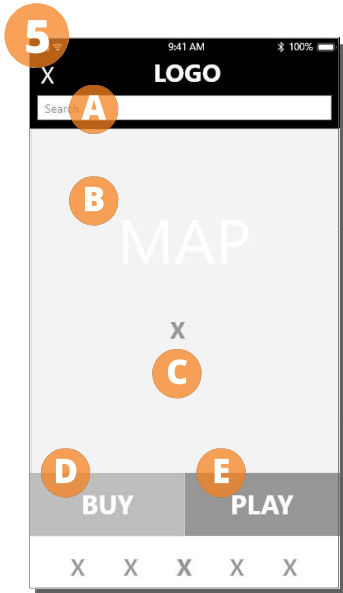

WIREFRAMES

1. LOGIN

2. CARDS

3. SETTINGS

4. BROWSE

- A** Username input for pre-existing users.
- B** Password input for pre-existing users.
- C** Option of easy log-in via Facebook connect.
- D** Button for new users to create an account.

- A** Click to view cards from the latest set releases.
- B** Snap photos of cards and search by image.
- C** Organize cards into decks or view friends' decks.
- D** Buy, sell, or trade cards with other users or shops.
- E** "Tap That" browse cards by art to add to wishlist.
- F** View friends and connect with other users.
- G** View the latest Magic news stories from around the world.

- A** Magic card images (click to zoom).
- B** **Events Page** - sorted by location or event type.
- C** **Location Map** - GPS enabled and sorted by buy or sell.
- D** **Cards Page** - (see 2.) return to app main page.
- E** **Profile Page** - view your user info, cards, wishlist, and friends.
- F** **Messaging** - send in-app messages to other users.

WIREFRAMES (CONT.)

5. LOCATION

- A** Search Bar - global in-app search function.
- B** GPS-enabled location map.
- C** Location pin for current location or search result.
- D** Toggle places to buy *Magic* cards.
- E** Toggle places to play *Magic: the Gathering*.