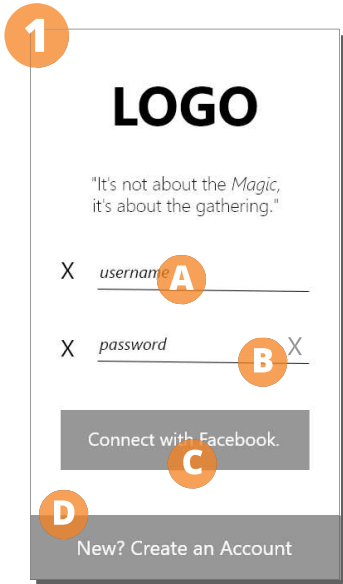

WIREFRAMES

1. LOGIN

2. CARDS

3. SETTINGS

4. BROWSE

- A** Username input for pre-existing users.
- B** Password input for pre-existing users.
- C** Option of easy log-in via Facebook connect.
- D** Button for new users to create an account.

- A** Click to view cards from the latest set releases.
- B** Snap photos of cards and search by image.
- C** Organize cards into decks or view friends' decks.
- D** Buy, sell, or trade cards with other users or shops.
- E** "Tap That" browse cards by art to add to wishlist.
- F** View friends and connect with other users.
- G** View the latest Magic news stories from around the world.

- A** Username, Password, and Location settings.
- B** Opt in or out of push and email notifications.
- C** Manage connected social network accounts.
- D** App guide and Frequently Asked Questions.
- E** Feedback form for user feedback.
- F** Logout of *Gather*.

- A** Magic card images (click to zoom).
- B** **Events Page** - sorted by location or event type.
- C** **Location Map** - GPS enabled and sorted by buy or sell.
- D** **Cards Page** - (see 2.) return to app main page.
- E** **Profile Page** - view your user info, cards, wishlist, and friends.
- F** **Messaging** - send in-app messages to other users.