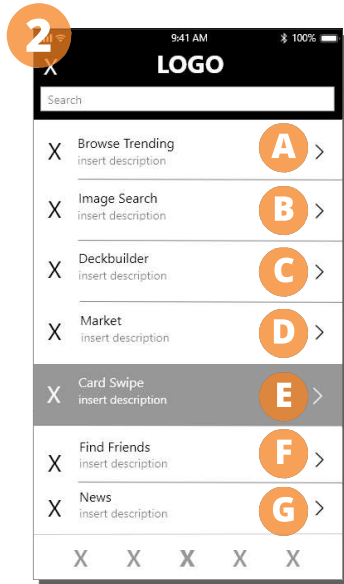

WIREFRAMES

1. LOGIN

2. CARDS

3. SETTINGS

4. BROWSE

- A** Username input for pre-existing users.
- B** Password input for pre-existing users.
- C** Option of easy log-in via Facebook connect.
- D** Button for new users to create an account.

- A** Click to view cards from the latest set releases.
- B** Snap photos of cards and search by image.
- C** Organize cards into decks or view friends' decks.
- D** Buy, sell, or trade cards with other users or shops.
- E** "Tap That" browse cards by art to add to wishlist.
- F** View friends and connect with other users.
- G** View the latest Magic news stories from around the world.

- A** Magic card images (click to zoom).
- B** **Events Page** - sorted by location or event type.
- C** **Location Map** - GPS enabled and sorted by buy or sell.
- D** **Cards Page** - (see 2.) return to app main page.
- E** **Profile Page** - view your user info, cards, wishlist, and friends.
- F** **Messaging** - send in-app messages to other users.

WIREFRAMES (CONT.)

5. LOCATION

- A** Search Bar - global in-app search function.
- B** GPS-enabled location map.
- C** Location pin for current location or search result.
- D** Toggle places to buy *Magic* cards.
- E** Toggle places to play *Magic: the Gathering*.